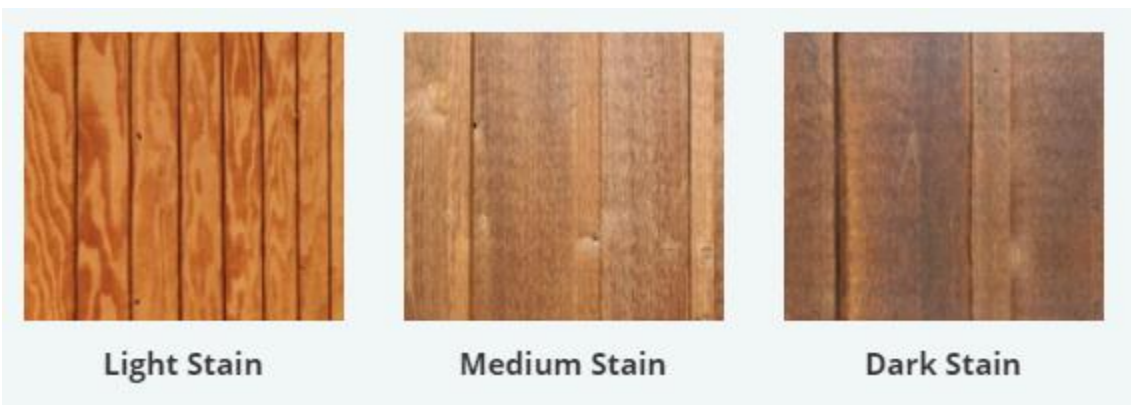

Chink Lodgepole Pine

Log Lodgepole Pine

STAIN COLORS

METAL ROOF COLORS